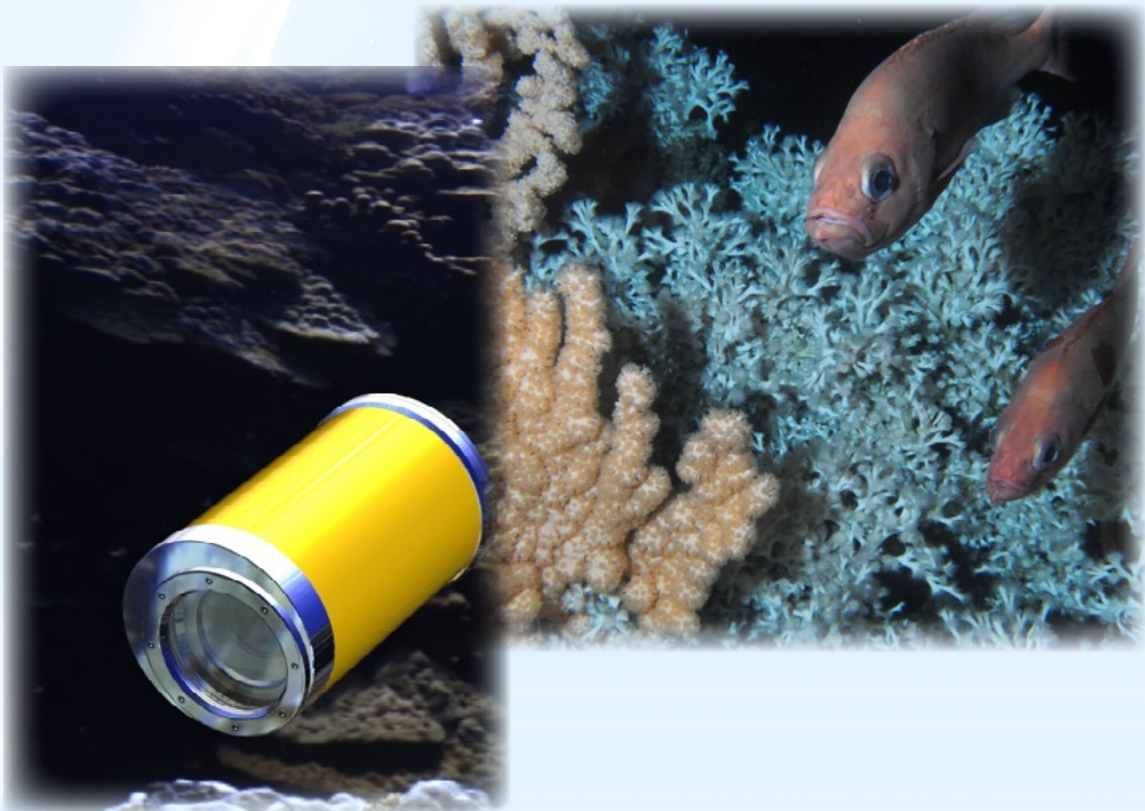

DSC 5210 Deep Sea Camera

Metas DSC-5210 Deep sea camera is designed for long term deployments. The camera housing is made of carbon fiber, with titanium GR2 end caps. The connectors are also made of titanium.

Shoot intervals are easily programmed in the internal mission planner via included software.

Powerful internal rechargeable batteries powers both camera and flash systems to take several thousands of pictures. The mission planner puts the system in to sleep mode between shots.

The camera is delivered with an USB interface to access pictures and operate the camera. The mission planner can activate this feature via included software.