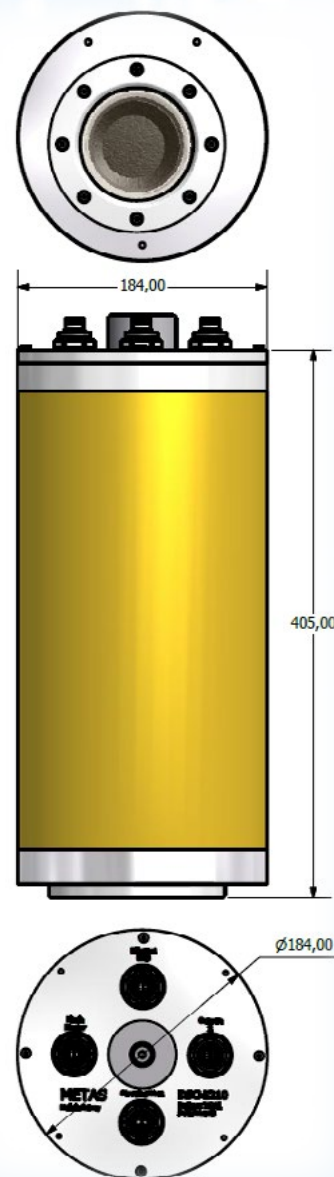

DSC 5210 Deep Sea Camera

Technical specifications:

<i>Size</i>	:	Ø184 x 405 mm (d x l)
<i>Material</i>	:	Titanium GR2 Carbon fiber
<i>Sealing</i>	:	Dual, Radial and Axial
<i>Depth rating</i>	:	150 Bar
<i>Weight</i>	:	16.4 kg
<i>- in water</i>	:	5.6 kg
<i>D- Version</i>		
<i>Depth rating</i>	:	250 Bar
<i>Weight</i>	:	18.0 kg
<i>- in water</i>	:	7.2 kg

Features:

High-sensitivity 18 Megapixel CCD

ISO 100 - 6400

18 - 55 mm zoom lens (wide-angle) with optical Image Stabilizer.

Lens crop factor - 1,6 Fixed focus

Setup of mission planner via software.

Up to 128 GB memory card (SDXC) for internal recording.

USB interface for downloading pictures and camera settings

RAW (25 MB) and/or JPEG (Variable) image recording

DIGIC 4 image processor for clear, sharp images.

Option:

USB interface and software for remote tethered shooting.

Long housing for extra internal batteries for autonomous deployment.

Installation brackets.

Interface and mounting bracket for stereo photography

Operation time with standard internal battery:

60 picture/hour	:	4 days - 6000 pictures
6 picture/hour	:	30 days - 4500 pictures
1 picture/hour	:	125 days - 3000 pictures

Environment

Temperature

Operation : 0°C to 35°C.

Storage : -20°C to 70°C.